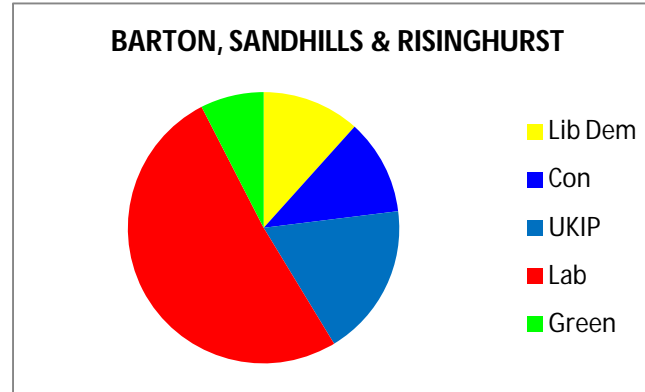

BARTON, SANDHILLS & RISINGHURST

Lab take

	Party	Votes	%
Jennie Howard	Lib Dem	197	11.6%
Thomas Kelley	Con	193	11.4%
Ian Macdonald	UKIP	309	18.3%
Glynis Phillips	Lab	864	51.1%
Mary-Jane Sareva	Green	128	7.6%

Turnout
24%