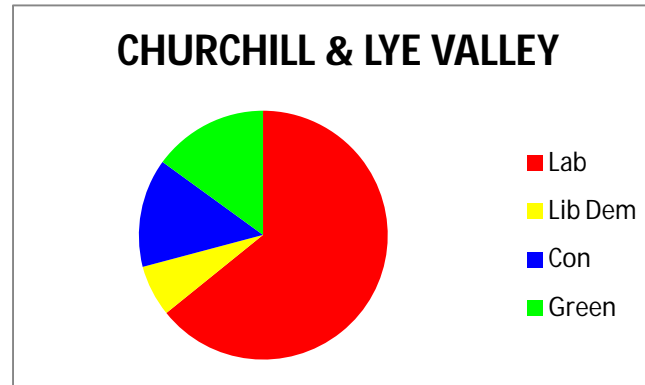

Turnout
24%

CHURCHILL & LYE VALLEY

Lab take

	Party	Votes	%
Liz Brighthouse	Lab	1071	64.2%
Nick Dewey	Lib Dem	111	6.7%
Gary Dixon	Con	235	14.1%
Julian Faultless	Green	250	15.0%

Turnout
19%

HEADINGTON & QUARRY

Lib Dem take

	Party	Votes	%
Alex Ashmore	UKIP	246	8.3%
Duncan Hatfield	Con	273	9.2%
Raymond Hitchins	Green	172	5.8%
Dee Sinclair	Lab	1128	37.9%
Roz Smith	Lib Dem	1159	38.9%

Turnout
35%

MARSTON & NORTHWAY