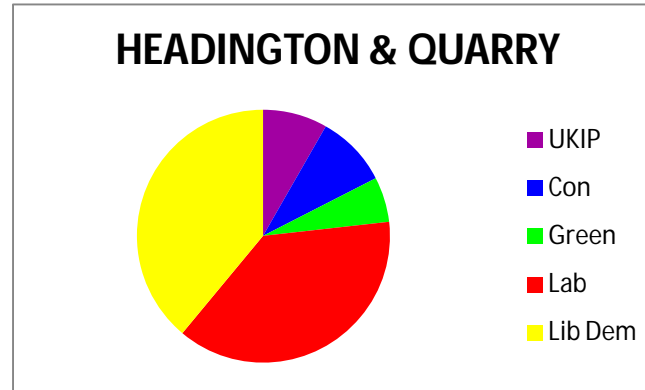

Turnout
24%

CHURCHILL & LYE VALLEY

Lab take

	Party	Votes	%
Liz Brighthouse	Lab	1071	64.2%
Nick Dewey	Lib Dem	111	6.7%
Gary Dixon	Con	235	14.1%
Julian Faultless	Green	250	15.0%

Turnout
19%

HEADINGTON & QUARRY

Lib Dem take

	Party	Votes	%
Alex Ashmore	UKIP	246	8.3%
Duncan Hatfield	Con	273	9.2%
Raymond Hitchins	Green	172	5.8%
Dee Sinclair	Lab	1128	37.9%
Roz Smith	Lib Dem	1159	38.9%

Turnout
35%

MARSTON & NORTHWAY